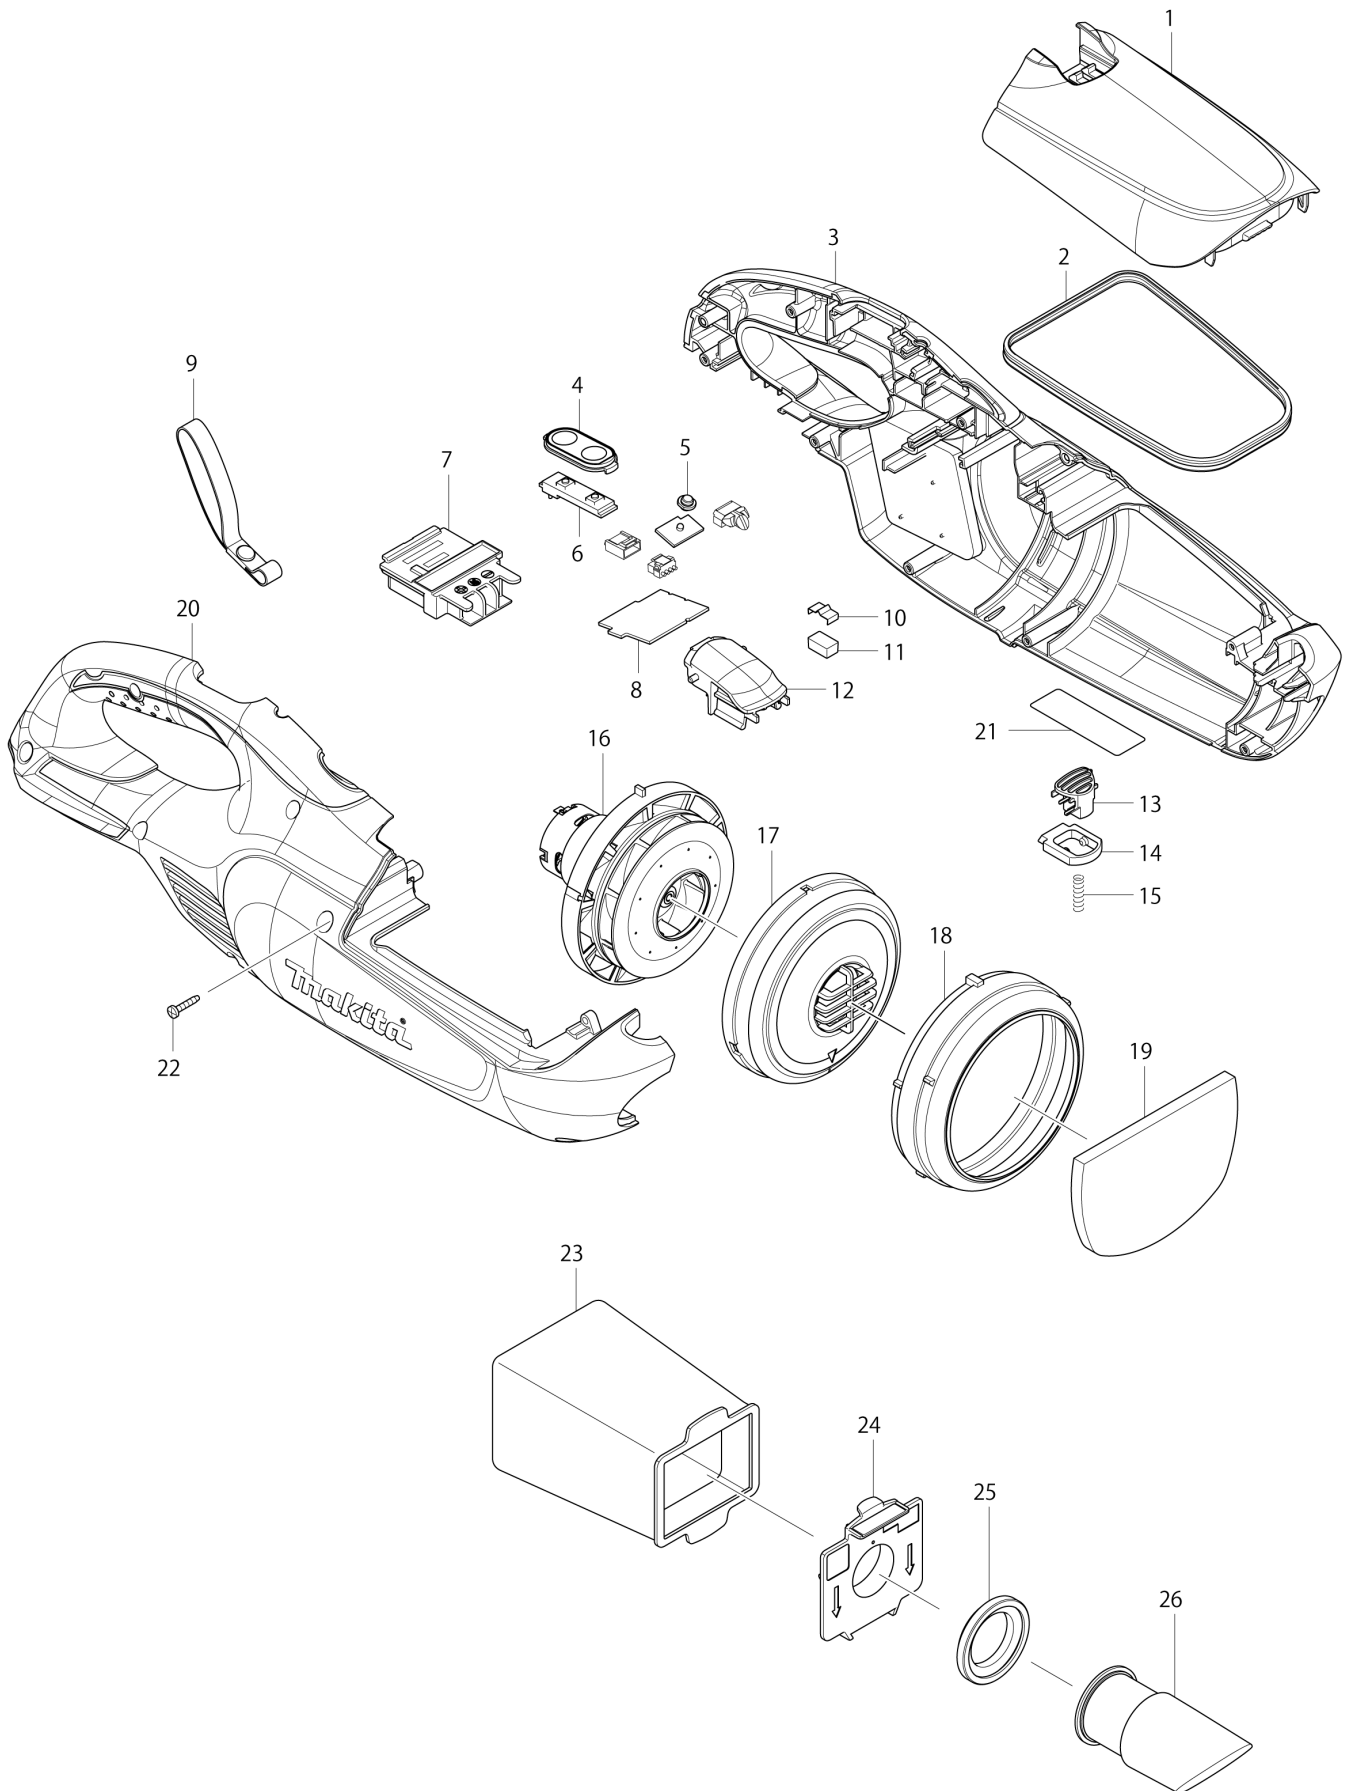

# Diagram / Parts List

**DCL182F**

**CORDLESS CLEANER**

(TH) DCL182F / CORDLESS CLEANER

**TH**

**THAILAND**

**DCL182F / CORDLESS CLEANER**

Item	Sub	Parts No.	Parts Description	Qty	I/C	E/C No.	Close No.	Remark
001		452348-0	FRONT COVER	1				
002		424093-7	SEAL	1				
003		188989-3	HOUSING SET	1				
	C10	424209-4	SPONGE SHEET 50-50	2				
	D10		INC. 20					
004		140463-9	SWITCH PLATE COMPLETE	1				
	C10	816528-6	SWITCH LABEL	1				
005		450522-4	LENS	1				
006		631973-2	SWITCH UNIT	1				
007		643860-3	TERMINAL	1				
008-1		632H44-6	CONTROLLER UNIT	1				
	C20	654086-2	RECEPTACLE	2		DE372		
009		163400-6	HANDSTRAP	1		DB918		
010		232264-0	LEAF SPRING	1				
011		424367-6	RUBBER	1				
012		452346-4	FRONT COVER JOINT	1				
013		452350-3	BUTTON	1				
014		452352-9	STOPPER	1				
015		233344-5	COMPRESSION SPRING 4	1				
016		125932-1	MOTOR ASSEMBLY	1				
	C10	240102-2	FAN 82	1				
	C20	265199-0	+ PAN HEAD SCREW M3X8	2				
	C30	452455-9	BASE	1				
017		416030-5	FAN COVER	1				
018		424320-2	RUBBER RING	1				
019		424804-0	SPONGE SHEET 76-110	1				
020		188989-3	HOUSING SET	1				
	C10	424209-4	SPONGE SHEET 50-50	2				
	D10		INC. 3					
021		851T25-5	DCL182F NAME PLATE	1				
022		266429-2	TAPPING SCREW 3X16	9				
023		166084-9	DUST BAG	1				
024		143677-9	VALVE STAY COMPLETE	1				
025		424094-5	PACKING	1				
026		452344-8	INLET	1				
027		268271-7	PIN 3	1				
028		233580-3	TORSION SPRING 4	1				
A01		123486-2	FLOOR T-NOZZLE 28 WHI	1				
	C10	451410-8	ROLLER	4				
	C20	268208-4	PIN 3	4				
	C30	424096-1	WIPER	1			DE874	
	C31	422963-4	WIPER	1	O	DE874		
A02		451240-7	SASH NOZZLE 28 WHI	1			DA844	
A02-1		413770-6	SASH NOZZLE	1	O	DA844		
A03		451241-5	PIPE	1				
A04		451242-3	SASH NOZZLE HOLDER	1				
A05		194566-1	PAPER FILTER SET (5PCS/SET)	1			DJ570	
A05-1		198745-3	PAPER FILTER SET	1	O	DJ570		
F05		198537-0	SHELF BRUSH SET28 IVO EU	1		B6697		
F10-1		198560-5	TELESCOPIC PIPE SET 28 EU	1	O	B9103		
F14		198552-4	ROUND BRUSH SET 28 IVO	1		B6697		
F24		199039-9	SEAT NOZZLE SET 28 BLK	1		C0290		
F26		199041-2	SEAT NOZZLE SET 28 BLU	1		C0290		
F32		198990-0	LONG SASH NOZZLE SET 28 BLU	1		C0583		
F39		194565-3	PAPER FILTER(10PCS)	1		C4696		