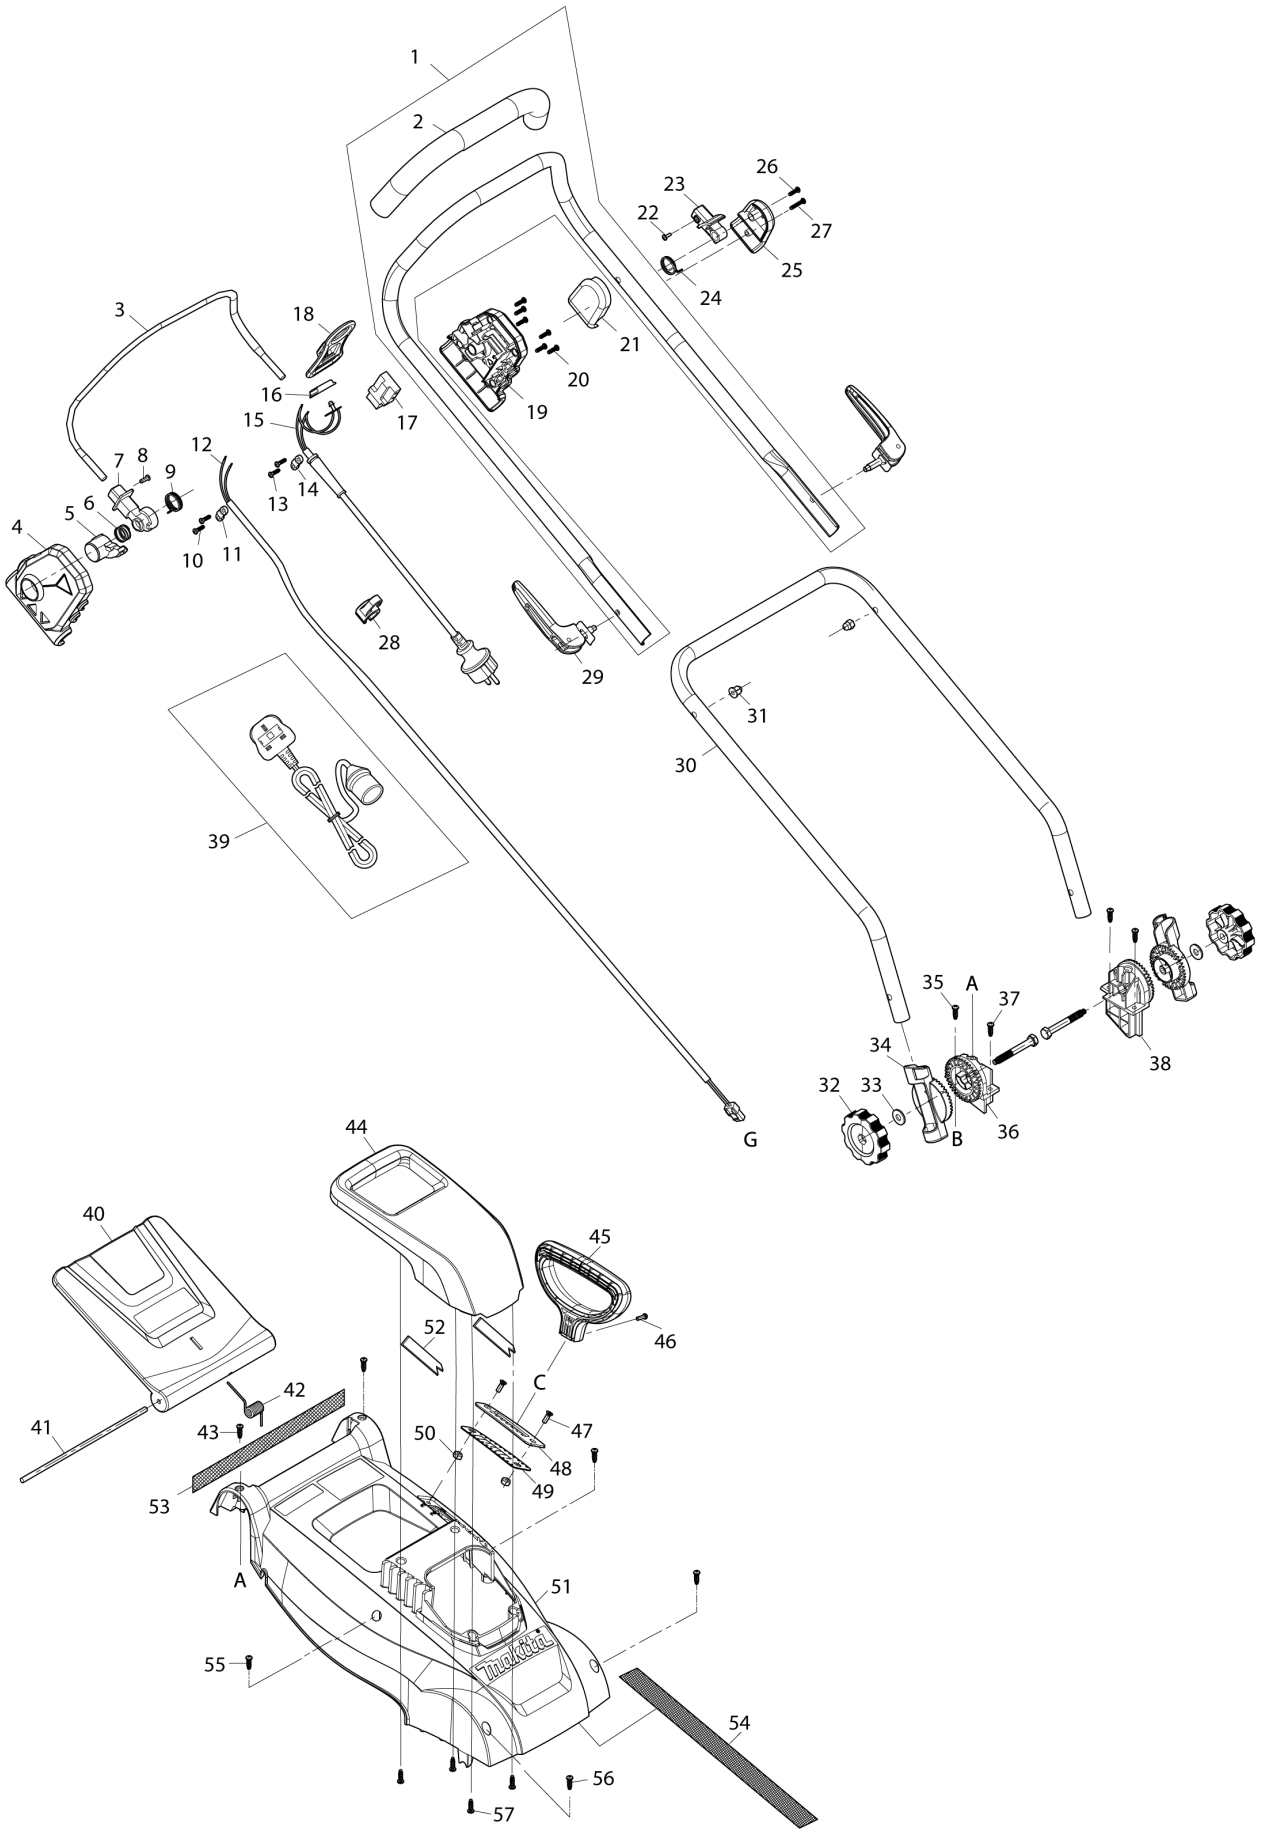

TH	THAILAND
----	----------

Diagram / Parts List

ELM4120

410MM ELECTRIC LAWN MOWER

(TH) ELM4120 / 410MM ELECTRIC LAWN MOWER

TH	THAILAND
----	----------

ELM4120 / 410MM ELECTRIC LAWN MOWER

Item	Sub	Parts No.	Parts Description	Qty	I/C	E/C No.	Close No.	Remark
001		YA00001157	UPPER HANDLE BAR ASSY	1				
	D10		INC. 2					
002		YA00001182	SPONGE GRIP	1				
003		YA00001158	SWITCH LEVER	1				
004		YA00000765	SWITCH BOX RIGHT	1				
005		YA00000766	SWITCH LINK BUTTON	1				
006		YA00000767	COMPRESSION SPRING 16.8	1				
007		YA00000768	SWITCH LEVER END CAP RIGHT	1				
008		652024721	SELF DRILLING SCREW 3.5X10	1				
009		YA00000769	SWITCH TORSION SPRING 21	1				
010		YA00000778	SELF TAPPING SCREW ST4X16	2				
011		YA00000780	CORD CLAMP	1				
012		YA00000914	POWER SUPPLY CORD ASSY	1				
013		YA00000778	SELF TAPPING SCREW ST4X16	2				
014		YA00000780	CORD CLAMP	1				
015		YA00000773	POWER SUPPLY CORD ASSY (EURO)	1				
016		YA00000781	INDICATOR LENZ	1				
017		YA00000772	SWITCH	1				
018		652023811	CABLE HANGER	1				
019		YA00000782	SWITCH BOX LEFT	1				
020		YA00000778	SELF TAPPING SCREW ST4X16	6				
021		652023795	SPRING BOX RIGHT	1				
022		652024721	SELF DRILLING SCREW 3.5X10	1				
023		652023794	SWITCH LEVER END LEFT	1				
024		YA00000737	TORSION SPRING	1				
025		652023793	SPRING BOX LEFT	1				
026		YA00000778	SELF TAPPING SCREW ST4X16	1				
027		YA00000785	SELF TAPPING SCREW ST4X25	1				
028		YA00000921	CABLE CLIP	1				
029		YA00000923	TENSION LEVER ASSY	2				
030		YA00000922	LOWER HANDLE	1				
031		YA00000802	HEX.FRANGE CAP NUT M6	2				
032		YA00000803	M8 KNOB	2				
033		YA00000420	WASHER	2				
034		YA00000924	ANGLE ADJUSTMENT JOINT UPPER	2				
035		YA00000806	SELF TAPPING SCREW ST5X20	4				
036		YA00000875	ANGLE ADJUSTMENT JOINT LOWER R	1				
037		YA00000807	HEX BOLT M8X65	2				
038		YA00000876	ANGLE ADJUSTMENT JOINT LOWER L	1				
040		YA00000939	REAR FLAP BULE	1				
041		YA00000938	REAR FLAP HINGE ROD	1				
042		YA00000831	REAR FLAP TORSION SPRING 7.7	1				
043		YA00000821	SELF TAPPING SCREW ST4X16	2				
044		YA00000941	TOP COVER	1				
045		YA00000848	HIGHT ADJUST GRIP	1				
046		YA00000849	PAN HEAD SCREW M4X10	1				
047		YA00000398	SUNK SCREW 5*14	2				
048		YA00000942	HEIGHT ADJUSTER STOP PLATE	1				
049		YA00000943	STOP PLATE RUBBER SHEET	1				
050		YA00000837	NYLON INSERT HEX LOCK NUT M5	2				
051		YA00000944	HOUSING ASSY BULE	1				
052		YA00000946	SPONGE CUSHION	2				
053		YA00000948	SPONGE CUSHION	1				
054		YA00000947	SPONGE CUSHION	1				
055		YA00000821	SELF TAPPING SCREW ST4X16	2				
056		YA00000821	SELF TAPPING SCREW ST4X16	2				
057		YA00000820	SELF TAPPING SCREW ST5X16	4				
058		YA00001176	MOTOR ASSY (230V)	1				
	D10		INC. 59-62					
059		YA00000813	SELF TAPPING SCREW ST4X10	4				
060		YA00000814	CARBON BRUSH 2PICS SET	1				
061		YA00001174	CABLE TIE	3				
062		YA00001173	HEAT SHRINKABLE TUBE	2				
063		YA00001181	LEAD WIRE SET	1				
064		YA00001178	MOTOR FLAME & PULLEY ASSY	1				