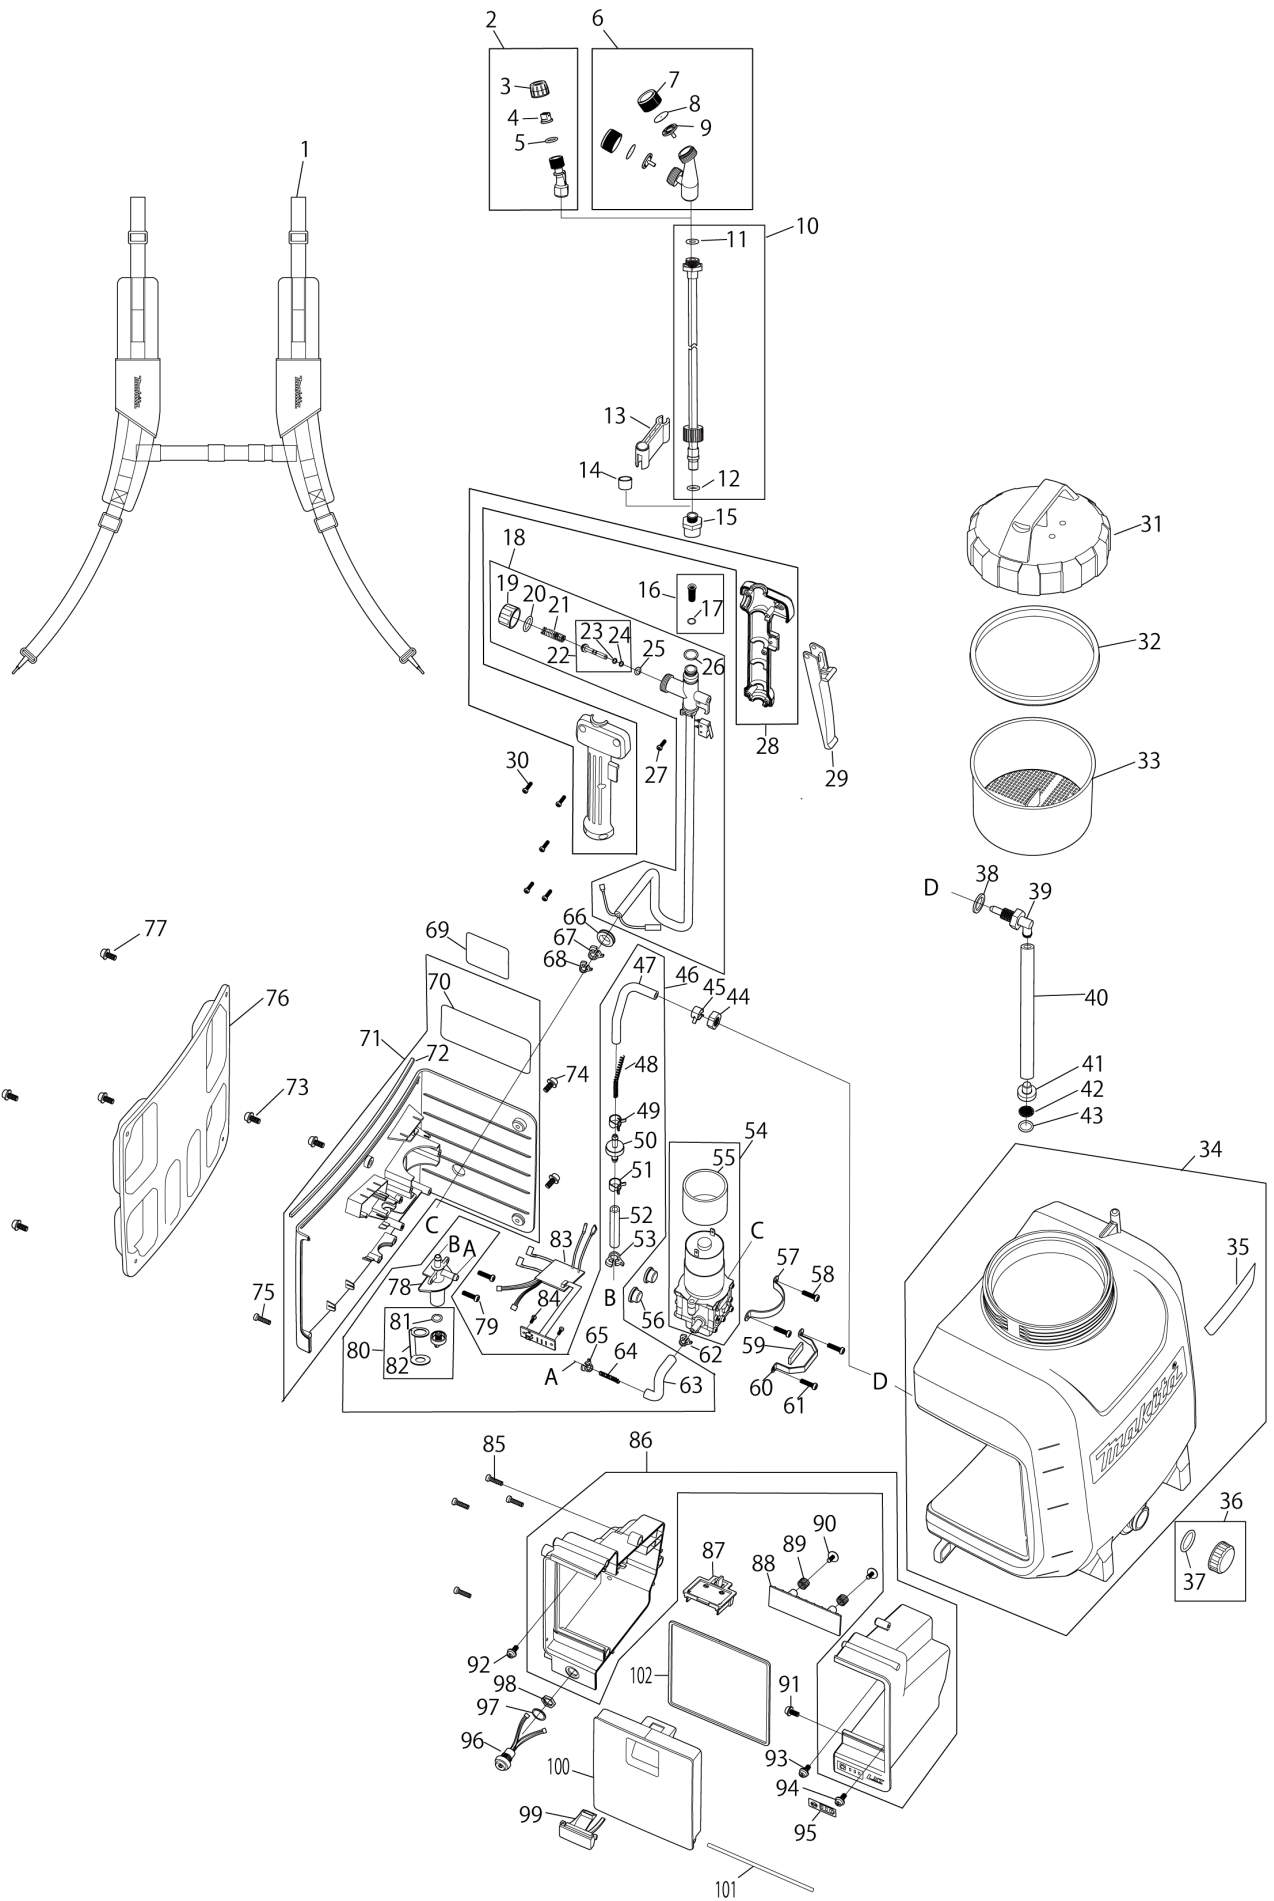

TH	THAILAND
----	----------

Diagram / Parts List

DUS108

CORDLESS GARDEN SPRAYER

(TH) DUS108 / CORDLESS GARDEN SPRAYER

TH	THAILAND
----	----------

DUS108 / CORDLESS GARDEN SPRAYER

Item	Sub	Parts No.	Parts Description	Qty	I/C	E/C No.	Close No.	Remark
001		PR00000319	HARNES LR SET	1				
002		PR00000251	SINGLE NOZZLE ASSY	1				
	D10		INC. 3-5					
003		PR00000252	CAP NUT	1				
004		PR00000253	SPRAYER NOZZLE	1				
005		PR00000254	O-RING 12X2	1				
006		PR00000255	TWIN HEAD MIST NOZZLE ASSY	1				
	D10		INC. 7-9					
007		PR00000256	CAP NUT	2				
008		PR00000257	CUPPER DISK	2				
009		PR00000258	SPRAY CORE	2				
010		PR00000260	SPRAY WAND ASSY	1				
	D10		INC. 11,12					
011		PR00000259	GASKET 11.5	1				
012		PR00000186	O RING 6X2	1				
013		PR00000314	HOOK FOR SPRAY WAND	1				
014		PR00000263	RUBBER CAP	1				
015		PR00000264	SPRAY WAND THREAD ADAPTOR	1				
016		PR00000147	FILTER ASSEMBLY	1				
	D10		INC. 17					
017		PR00000146	O SEAL RING 4.5X1.5	1				
018		PR00000266	HOSE WITH SWITCH ASSY	1				
	D10		INC. 19-22,25,26					
019		PR00000152	LOCK COVER	1				
020		PR00000254	O-RING 12X2	1				
021		PR00000150	SPRING	1				
022		PR00000151	VALVE ROD	1				
	D10		INC. 23,24					
023		PR00000205	O RING 3X1.5	1				
024		PR00000205	O RING 3X1.5	1				
025		PR00000186	O RING 6X2	1				
026		PR00000149	O RING 8X1.8	1				
027		PR00000182	TAPPINNG SCREW ST2.9X12	1				
028		PR00000153	HANDLE SET	1				
029		PR00000148	HANDLE TRIGGER ASSEMBLY	1				
030		PR00000182	TAPPINNG SCREW ST2.9X12	5				
031		PR00000316	TANK LID	1			Y09052	
031-1		PR00000485	TANK LID(W/SEAL RING)	1	S	Y09052		
032		PR00000315	TANK LID SEALING LID	1	S		Y09052	
033		PR00000313	TANK FILTER	1				
034		PR00000478	10L TANK	1				
	D10		INC. 35					
035		PR00000355	10L MODEL LABEL	1				
036		PR00000312	DRAIN PLUG ASSY	1				
	D10		INC. 37					
037		PR00000479	O-RING 21.2X2.65	1				
038		PR00000259	GASKET 11.5	1				
039		PR00000265	TANK ELBOW JOINT	1				
040		PR00000280	TUBE 8X230	1				
041		PR00000279	SUCTION HEAD	1				
042		PR00000278	NET FILTER FOR SUCTION HEAD	1				
043		PR00000277	O-RING 17.5X3	1				
044		PR00000262	PLASTIC NUT 1/2"	1				
045		PR00000261	HOSE CLIP	1				
046		PR00000287	SUCTION TUBE SET	1				
	D10		INC. 47-53,63-65,78,80					
047		PR00000281	TUBE 6X140	1				
048		PR00000282	SPRING 5X127	1				
049		PR00000261	HOSE CLIP	1				
050		PR00000283	CHECK VALVE ASSEMBLY	1				
051		PR00000261	HOSE CLIP	1				
052		PR00000284	TUBE 6X55	1				
053		PR00000184	SNAPPER HOSE CLAMP (L)	1				
054		PR00000270	PUMP UNIT WITH MOTOR	1				
	D10		INC. 55					